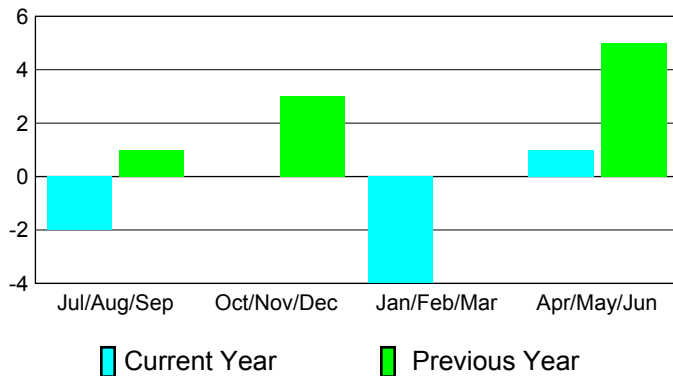

2010-2011 GMT Reports for District (or Undistricted) **District 307 A1**

GMT: **Doctor DATUK K NAGARATN**, Location: **INDONESIA**

GMT CA: **7**

CLUBS

Club Results
2010-2011

Clubs
2009-2010

Month	New Club Goal	Actual New Clubs	Actual Dropped Clubs	Gain/Loss of Clubs	Gain/Loss of Clubs
Jul/Aug/Sep	2	0	-2	-2	1
Oct/Nov/Dec	1	0	0	0	3
Jan/Feb/Mar	1	2	-6	-4	0
Apr/May/June	1	1	0	1	5
Totals	5	3	-8	-5	9

Club Results 2010-2011

Goal, New, Dropped, Gain/Loss

Comparison of Club Gain/Loss

Current Year Compared to the Previous Year

YTD Status Quo Clubs 2010-2011

Status Quo Clubs Compared to Status Quo Members

MEMBERSHIP