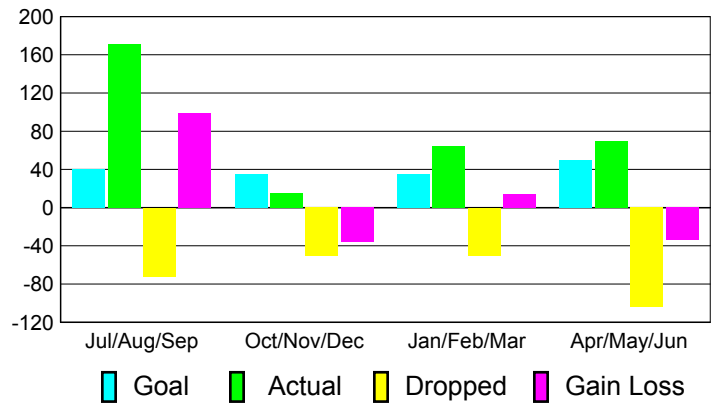

Membership Results 2010-2011

Goal, New, Dropped, Gain/Loss

Comparison of Membership Gain/Loss

Current Year Compared to the Previous Year