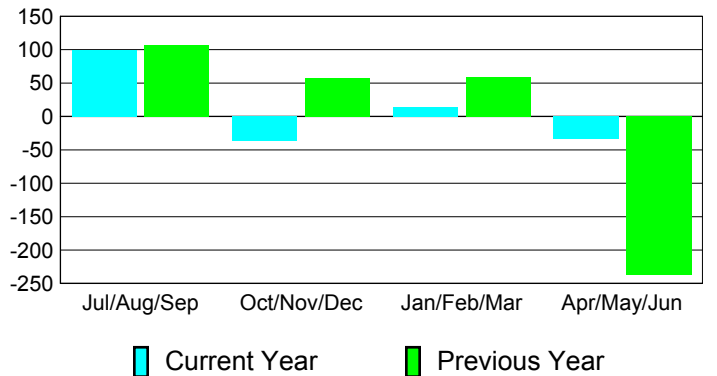

Membership Results
2010-2011

Membership
2009-2010

Month	Net Memb Goal	Actual New Memb	Actual Dropped Memb	Gain/Loss of Memb	Gain/Loss of Memb
Jul/Aug/Sep	40	171	-72	99	107
Oct/Nov/Dec	35	15	-51	-36	58
Jan/Feb/Mar	35	64	-50	14	59
Apr/May/June	50	70	-104	-34	-238
Totals	160	320	-277	43	-14

Membership Results 2010-2011

Goal, New, Dropped, Gain/Loss

Comparison of Membership Gain/Loss

Current Year Compared to the Previous Year

Gender Comparison 2010-2011

Jul/Aug/Sep

Oct/Nov/Dec

Jan/Feb/Mar

Apr/May/June

Male

Female