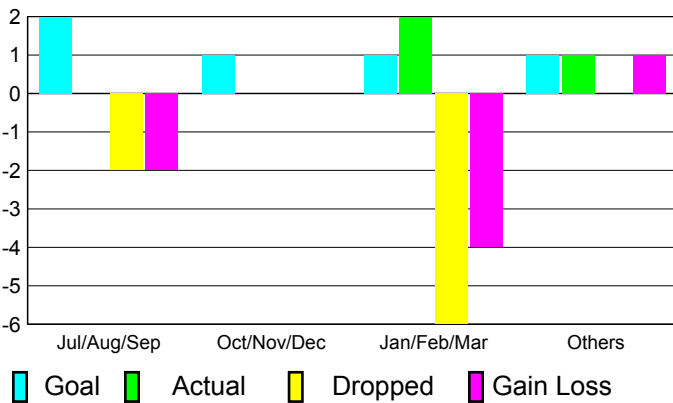

2010-2011 GMT Reports for District (or Undistricted) **District 307 A1**

GMT: **Doctor DATUK K NAGARATN**, Location: **INDONESIA**

GMT CA: **7**

CLUBS

Club Results
2010-2011

Clubs
2009-2010

Month	New Club Goal	Actual New Clubs	Actual Dropped Clubs	Gain/Loss of Clubs	Gain/Loss of Clubs
Jul/Aug/Sep	2	0	-2	-2	1
Oct/Nov/Dec	1	0	0	0	3
Jan/Feb/Mar	1	2	-6	-4	0
Apr/May/June	1	1	0	1	5
Totals	5	3	-8	-5	9

Club Results 2010-2011

Goal, New, Dropped, Gain/Loss

Comparison of Club Gain/Loss

Current Year Compared to the Previous Year

YTD Status Quo Clubs 2010-2011

Status Quo Clubs Compared to Status Quo Members

MEMBERSHIP